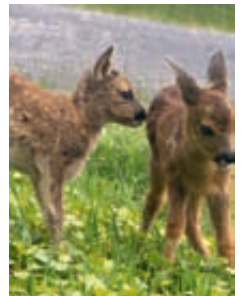

Protect The Land of Peace Between People, Nature and Animals!

- the land with a one-of-a-kind world of birds, bats and butterflies,
- the land for every species of animals that, free of fear, can live in dignity and peace,
- the land with woods, wetland biotopes, trees and shrubs, with healthy fields that have no chemicals, bordered by hedges and blooming borders,
- the land, which is a wellspring of health for body and soul,
- the land that, through peaceful animals and a nature lovingly cared for, provides healing powers for children and adults and, in line with a holistic therapy, has already healed many an emotional scar,
- the land that people have developed and continue to build on, and on which people of all cultures develop a relationship to nature and animals again,
- the land that conveys tranquility and peace – for many people it is the land of a New Era,
- the land, which, in distant countries, as well, serves as an example for a new, peaceable way of treating nature and animals – a worldwide hope for the Earth, which suffers unendingly under mankind,
- the land, which is known worldwide through the television programs, “Reports on the Land of Peace” and which can be viewed on: “Die Neue Zeit TV,” “Sophia TV” via Astra digital, as well as “Erde und Mensch” and “Sender Neu-Jerusalem” via Eutelsat/Hotbird and many other television stations all over the world.

It is the land of the International Gabriele Foundation for All Cultures Worldwide, which, with the Farm Terra Nova, is working for a global way of making amends, having the awareness that people, animals and plants are all creatures of God. This Land of Peace, which is in the proximities of Würzburg, Germany is now